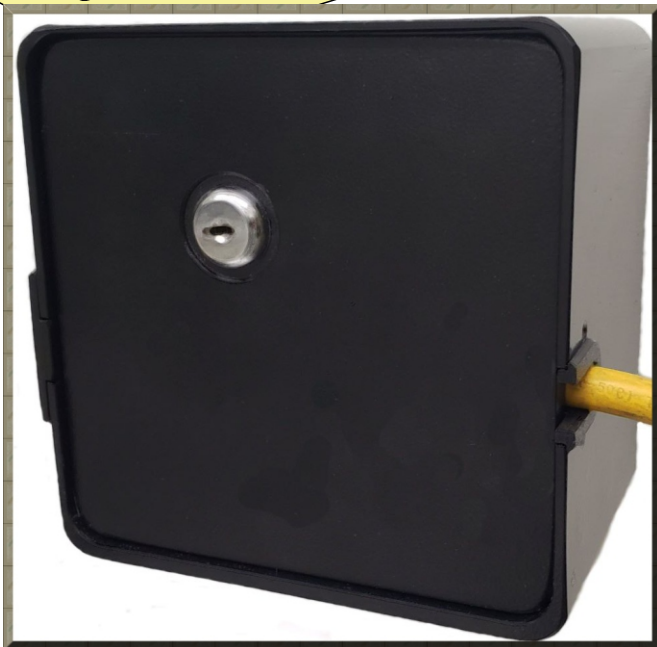

Selective Security Services

High Security Electrical Outlet Cover

Ideal for
Underground parking
Construction sites
Covered parking stalls

Protects against
Fires / damage / expenses
caused by unauthorized use

L6000-EC

High Security Outlet Cover: Plugged in with door closed option

Specifications:

Door is constructed from 3/8" steel plate

Dimensions: outside 6in. X 6in X 4in

box wall 1/4in thick

Dead-locks with 1.5in wide bolt

Box and door are powder coated for durable finish

For security, cover box is mounted to the wall with four 5/16in anchor bolts

Custom lettering on doors available

Can be ordered to suit mortise locks or cam locks